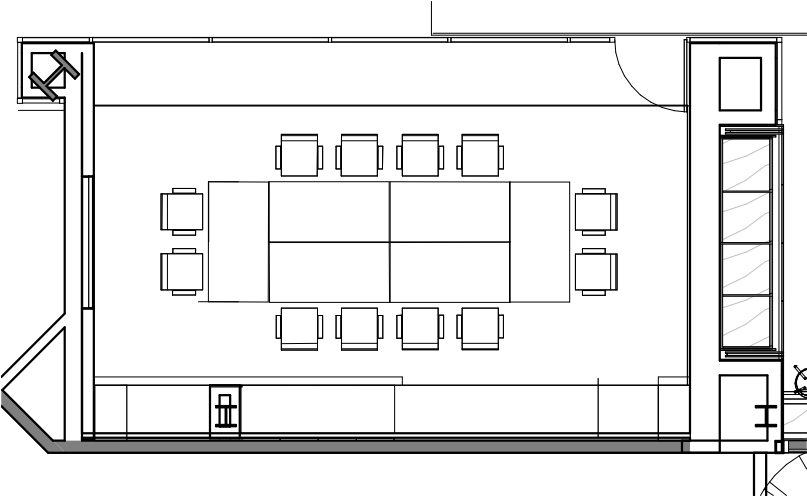

CONFERENCE CENTER

BOARD ROOM

Large Conference Room - 840 SQ. FT
Number of seats: 24

Medium Conference Room - 380 SQ. FT
Number of seats: 12

Total seats: 36

CLASSROOM

Large Conference Room - 840 SQ. FT
Number of seats: 24

Medium Conference Room - 380 SQ. FT
Number of seats: 12

Total seats: 36

SEMINAR

Large Conference Room - 840 SQ. FT
Number of seats: 81

Medium Conference Room - 380 SQ. FT
Number of seats: 32