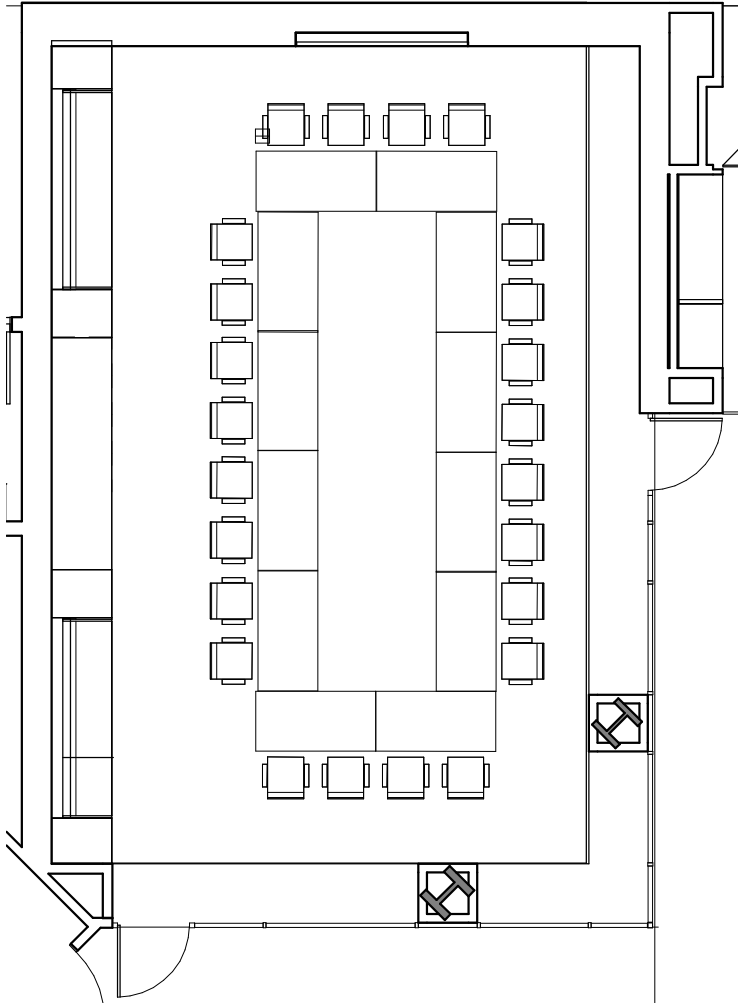

CONFERENCE CENTER

BOARD ROOM

Large Conference Room - 840 SQ. FT
Number of seats: 24

Medium Conference Room - 380 SQ. FT
Number of seats: 12

Total seats: 36

CLASSROOM

Large Conference Room - 840 SQ. FT
Number of seats: 24

Medium Conference Room - 380 SQ. FT
Number of seats: 12

Total seats: 36

SEMINAR

Large Conference Room - 840 SQ. FT
Number of seats: 81

Medium Conference Room - 380 SQ. FT
Number of seats: 32