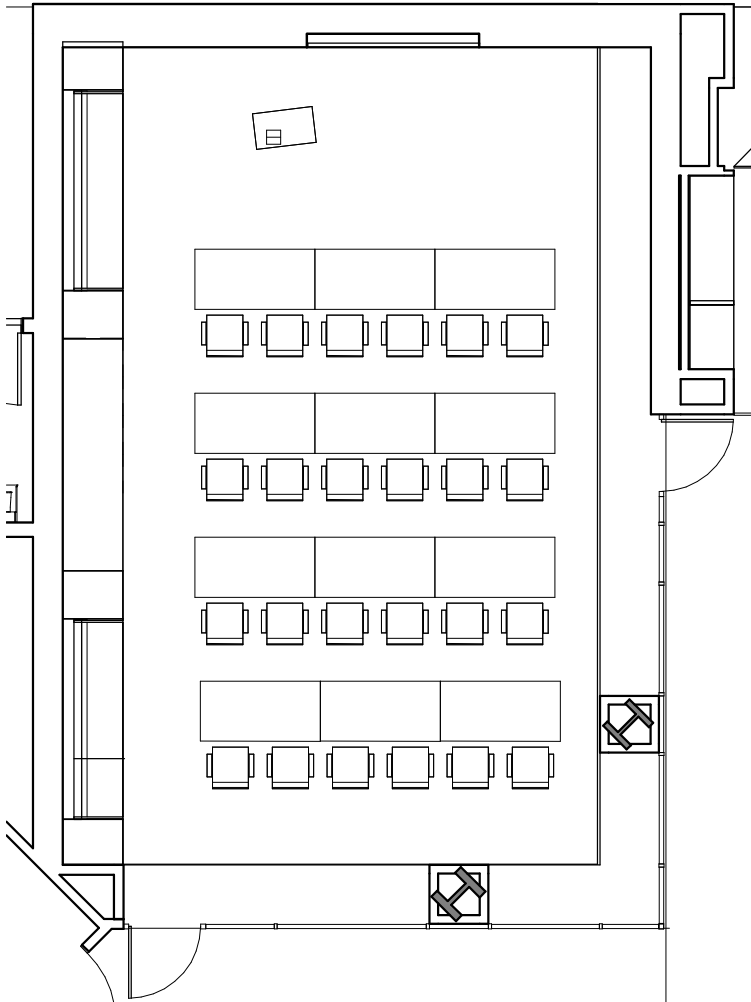

CONFERENCE CENTER

BOARD ROOM

Large Conference Room - 840 SQ. FT
Number of seats: 24

Medium Conference Room - 380 SQ. FT
Number of seats: 12

Total seats: 36

CLASSROOM

Large Conference Room - 840 SQ. FT
Number of seats: 24

Medium Conference Room - 380 SQ. FT
Number of seats: 12

Total seats: 36

SEMINAR

Large Conference Room - 840 SQ. FT
Number of seats: 81

Medium Conference Room - 380 SQ. FT
Number of seats: 32