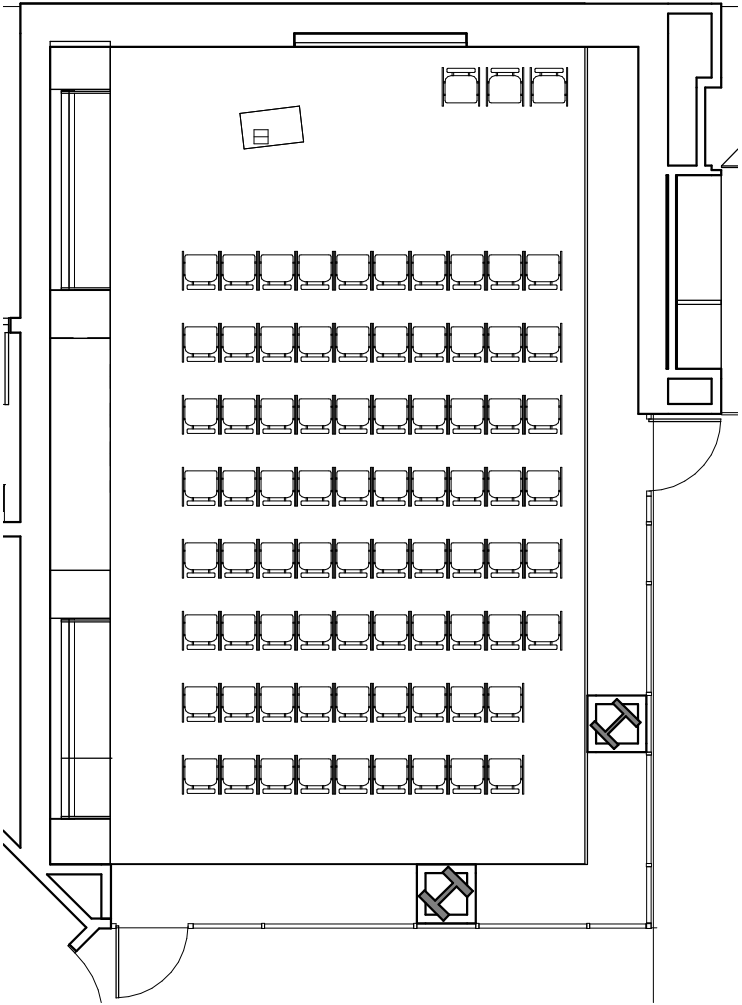

CONFERENCE CENTER

BOARD ROOM

Large Conference Room - 840 SQ. FT
Number of seats: 24

Medium Conference Room - 380 SQ. FT
Number of seats: 12

Total seats: 36

CLASSROOM

Large Conference Room - 840 SQ. FT
Number of seats: 24

Medium Conference Room - 380 SQ. FT
Number of seats: 12

Total seats: 36

SEMINAR

Large Conference Room - 840 SQ. FT
Number of seats: 81

Medium Conference Room - 380 SQ. FT
Number of seats: 32