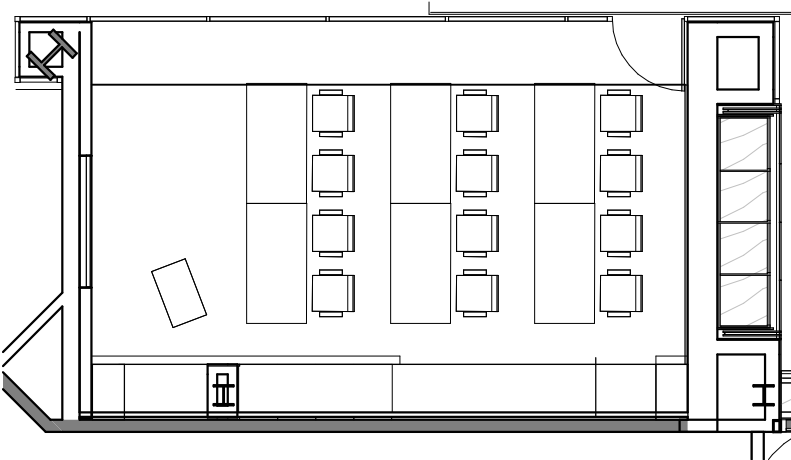

CONFERENCE CENTER

BOARD ROOM

Large Conference Room - 840 SQ. FT
Number of seats: 24

Medium Conference Room - 380 SQ. FT
Number of seats: 12

Total seats: 36

CLASSROOM

Large Conference Room - 840 SQ. FT
Number of seats: 24

Medium Conference Room - 380 SQ. FT
Number of seats: 12

Total seats: 36

SEMINAR

Large Conference Room - 840 SQ. FT
Number of seats: 81

Medium Conference Room - 380 SQ. FT
Number of seats: 32